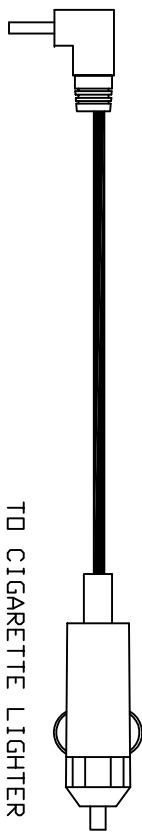

INSTALLATION GUIDE (TO CIGARETTE LIGHTER OUTLET)

TO CIGARETTE LIGHTER OUTLET

CIGARETTE LIGHTER OUTLET

POWER SWITCH  
(TO MAIN BOARD)

POWER SWITCH  
(FROM FRONT PANEL)