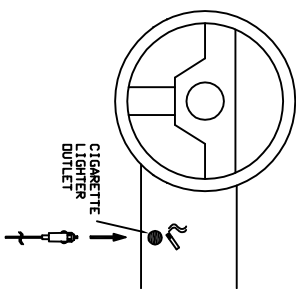

INSTALLATION GUIDE (TO CIGARETTE LIGHTER OUTLET)

TO CIGARETTE LIGHTER OUTLET

CIGARETTE LIGHTER OUTLET

POWER SWITCH  
(TO MAIN BOARD)

POWER SWITCH  
(FROM FRONT PANEL)