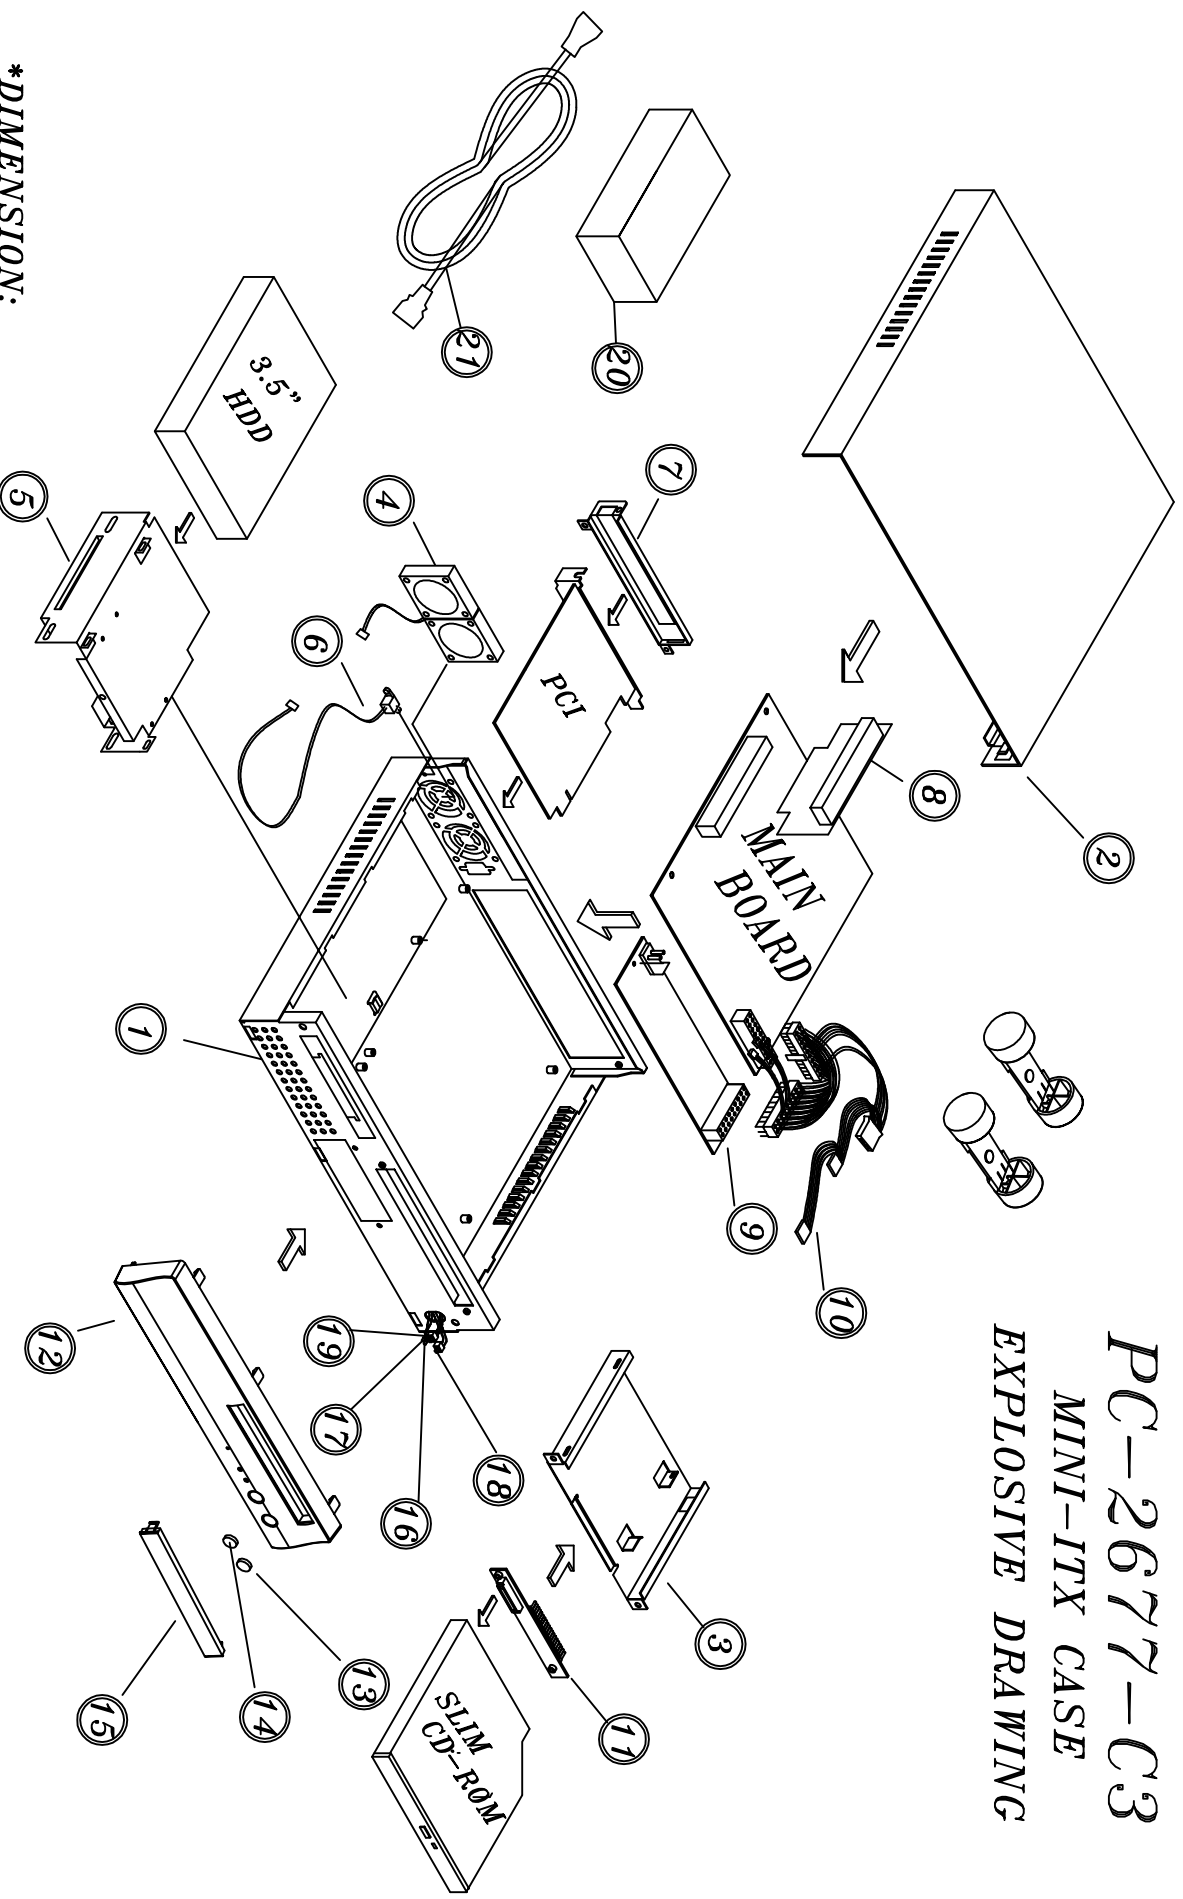

# PC-2677-C3

## MINI-ITX CASE

### EXPLOSIVE DRAWING

**\*DIMENSION:**  
 295(L)X272.8(W)X63.4(H)(m/m)

1	BOTTOM CHASSIS	4	FAN	7	PCI BRACKET	10	ATX CABLE	13	POWER BUTTON	16	POWER LED	19	RESET SWITCH
2	TOP COVER	5	HDD-BRACKET	8	RISE CARD	11	SCD-CONVERTER	14	RESET BUTTON	17	RESET LED	20	AC ADAPTER
3	SCD BRACKET	6	DC WIRE	9	DC POWER BOARD	12	FRONT PANEL	15	SCD-COVER	18	POWER SWITCH	21	POWER CORD